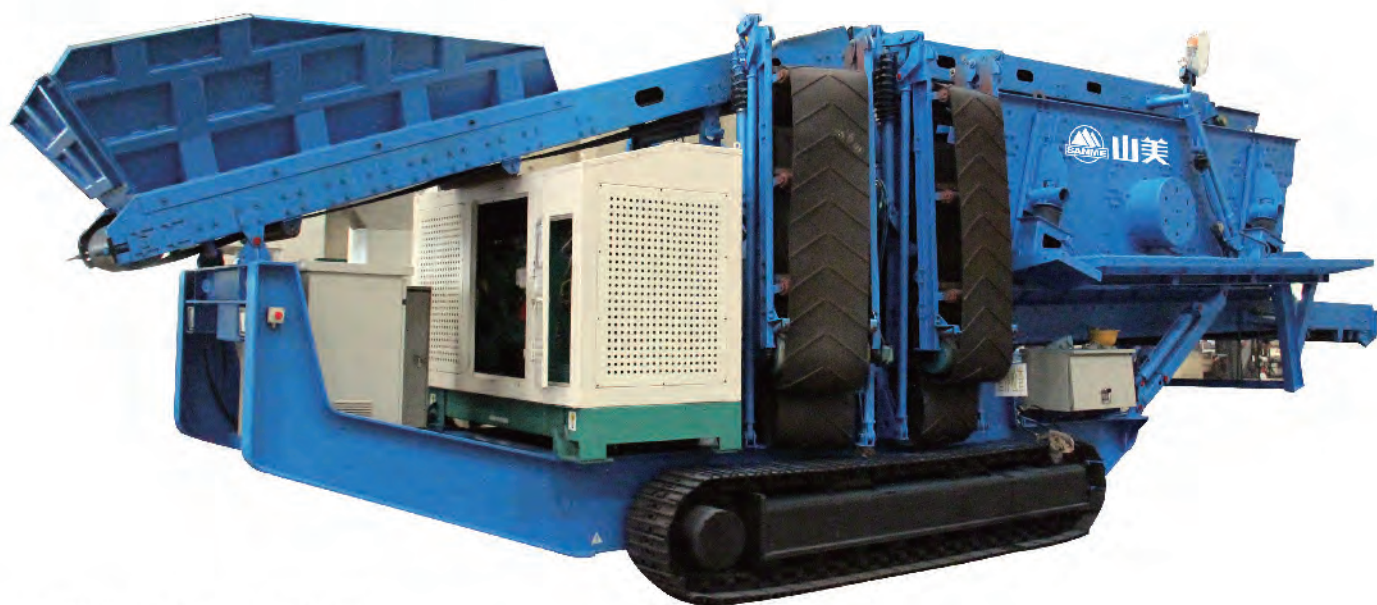

SANME

山美

MP-S 系列 履带移动筛分站

*MP-S Series
Mobile Screening Plants*

上海山美环保装备股份有限公司
(原上海山美重型矿山机械有限公司)
SHANGHAI SANME MINING MACHINERY CO., LTD.

(中德合资控股)
(Sino-German JV Holding)

上海山美环保装备股份有限公司（原上海山美重型矿山机械股份有限公司）是中德合资控股企业，是破碎筛分完整产业链发展的企业，先进的破碎筛分成套设备制造商，能够给客户id提供全系列破碎筛分设备和完整解决方案，产品包括颚式破碎机、圆锥式破碎机、反击式破碎机、旋回式破碎机、立轴冲击式破碎机（制砂机）、制砂楼、给料机、振动筛、细砂回收装置、水力浮选机、轻物质分离器、履带式移动站和轮胎式移动站等。我们的产品在绿色砂石骨料生产、建筑废弃物资源化利用、矿物加工等行业和领域得到广泛应用，并已出口到世界上五十多个国家和地区。我们的目标是为全球客户提供值得信赖的产品和服务，为客户创造价值。

Shanghai Sanme Mining Machinery Corp., Ltd. is a Sino-German Joint Venture holding company, a company developing in the complete chain in the crushing and screening industry, the well-known manufacturer of complete set of crushing and screening equipment. SANME could provide the complete sets of crushing and screening equipment and total solutions to customers. The products include jaw crusher, cone crusher, impact crusher, gyratory crusher, vertical impact crusher (sand maker), building-like dry sand-making system, fine sand collecting system, floating separating system, light materials separating system, mobile crushing and screening plant, and portable crushing and screening plant, etc. SANME products have been widely applied in green aggregates processing, construction waste recycling, and minerals processing, etc. Our products have been exported to over 50 countries and regions. Our aim is to provide reliable products and services for global customers and create values for our customers.

欧星 MP-S 系列履带移动式筛分站 MP-S Series Mobile Screening Plants

欧星 MP-S 系列履带移动式筛分站采用更专业的移动筛分技术设计和制造，能够满足客户的移动破碎要求，改变您的盈利模式。

Designed and manufactured with more professional mobile screening technology, MP-S Series Mobile Screen Plants can meet the customers' requirement of high mobility, high crushing efficiency and optimizes your business mode.