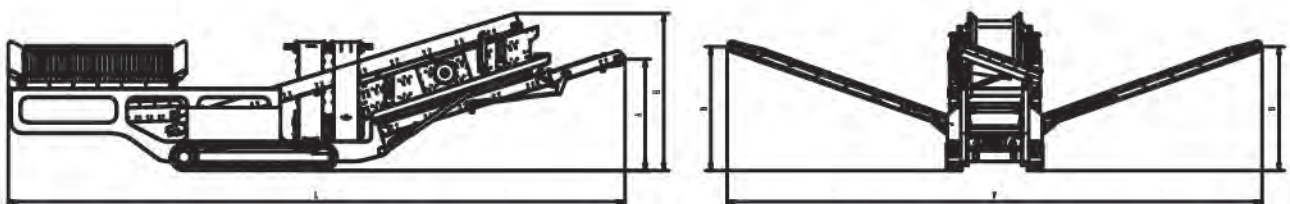

欧星 MP-S 系列履带移动式筛分站 MP-S Series Mobile Screening Plants

欧星 MP-S 系列履带移动式筛分站采用更专业的移动筛分技术设计和制造，能够满足客户的移动破碎要求，改变您的盈利模式。

Designed and manufactured with more professional mobile screening technology, MP-S Series Mobile Screen Plants can meet the customers' requirement of high mobility, high crushing efficiency and optimizes your business mode.

欧星 MP-S 系列履带移动式筛分站可以应用于： MP-S Series Mobile Screening Plants are applicable for:

- 矿物和硬岩筛分
- 砂石骨料生产
- 建筑垃圾处理
- Minerals and Hard Rock Crushing
- Aggregates Processing
- Construction Waste Recycling